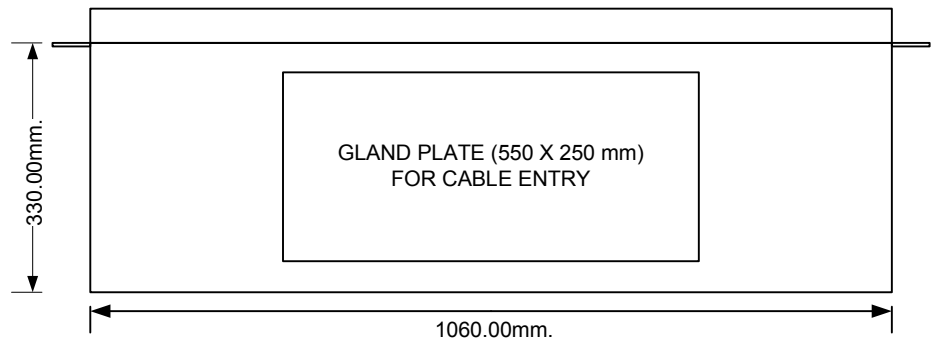

FRONT VIEW

SIDE VIEW

REAR VIEW

BOTTOM VIEW

2 Doors
(830 X 522 mm)

Mounting Details Front View

Mounting Details Side View