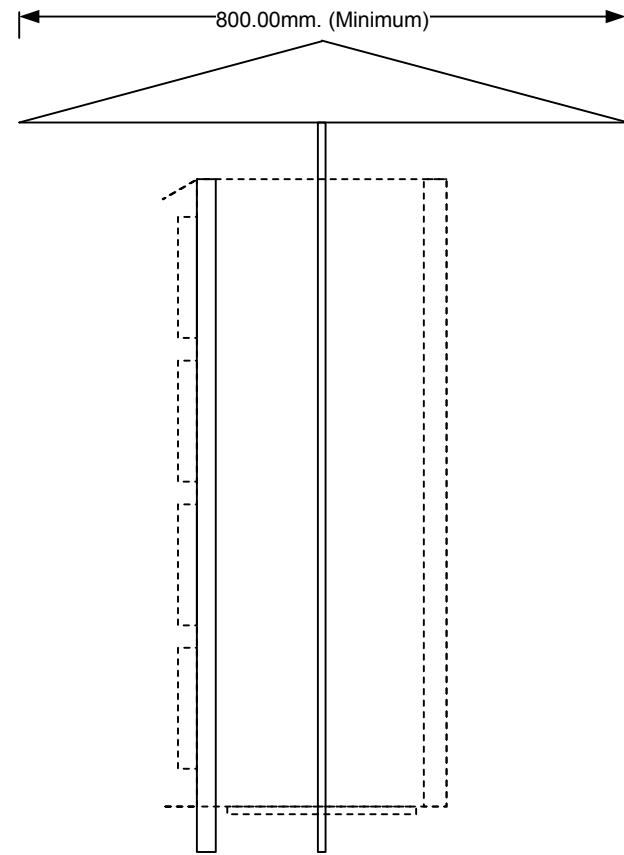

FRONT VIEW

SIDE VIEW

REAR VIEW

BOTTOM VIEW

2 Doors
(830 X 522 mm)

Mounting Details Front View

Mounting Details Side View