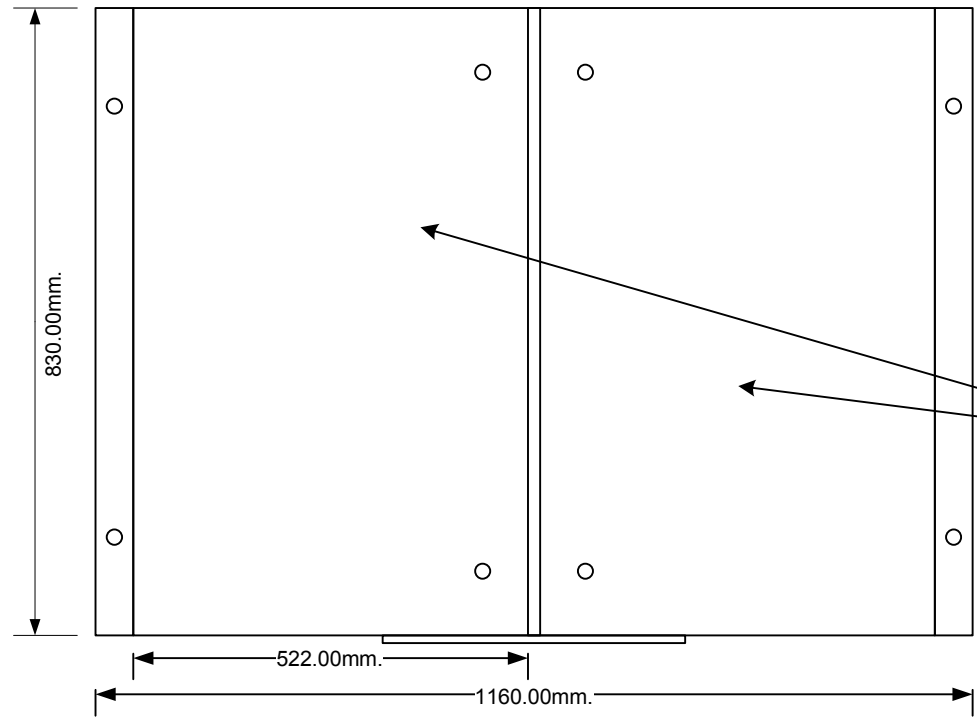

FRONT VIEW

SIDE VIEW

REAR VIEW

BOTTOM VIEW

2 Doors
(830 X 522 mm)

Mounting Details Front View

Mounting Details Side View