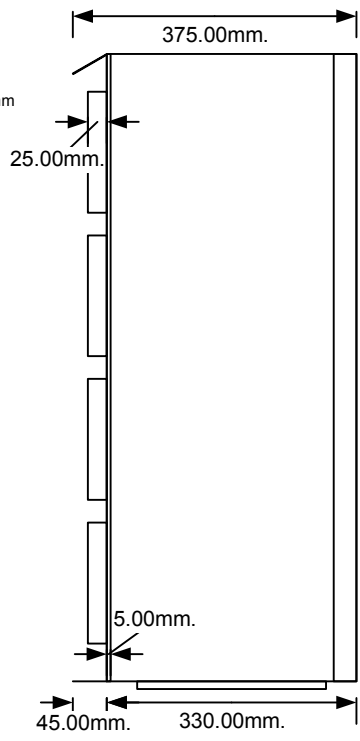

FRONT VIEW

SIDE VIEW

REAR VIEW

BOTTOM VIEW

2 Doors
(830 X 522 mm)

Mounting Details Front View

Mounting Details Side View