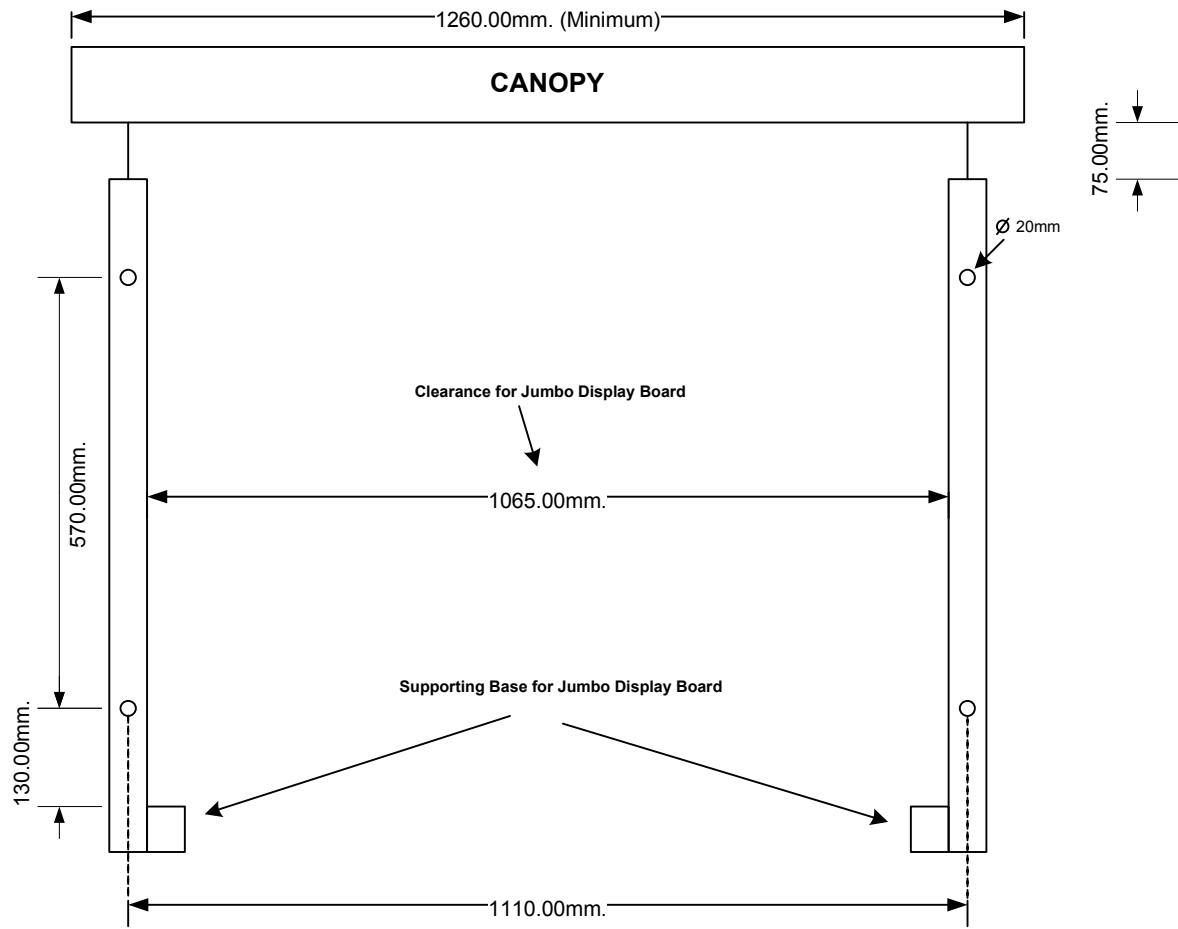

FRONT VIEW

SIDE VIEW

REAR VIEW

BOTTOM VIEW

2 Doors
(830 X 522 mm)

Mounting Details Front View

Mounting Details Side View